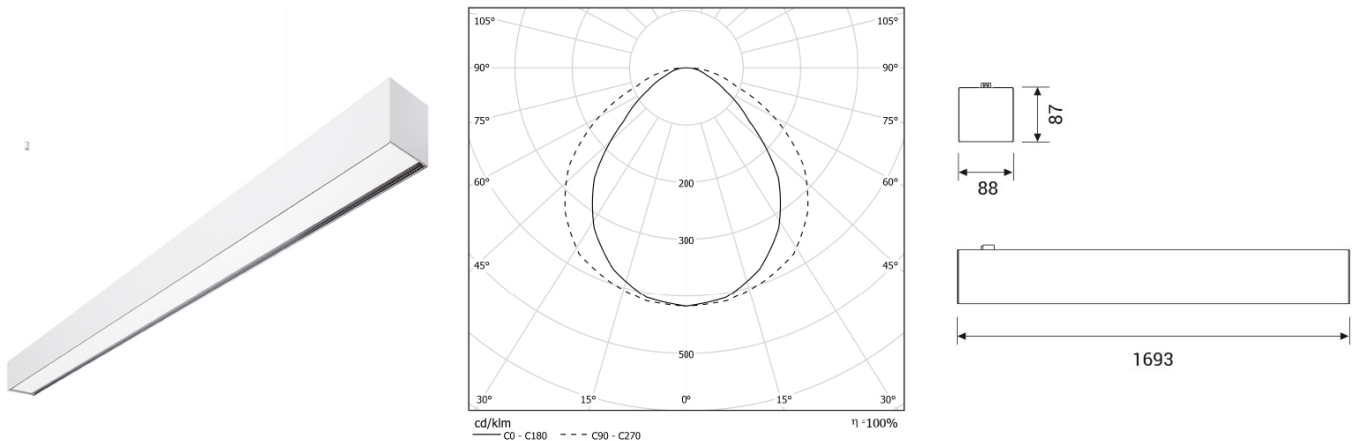

GROOVE Low Power

Low Power LED modules. CRI>90

CODE		FLUX	SIZE	CERTIFICATIONS
43DR36DPLK3	36W 3000K	3515lm	1693mm	  

Optics

Direct emission with DPL technology diffuser, UGR<19.

Specifications

Built-in Driver;
CRI>90;
Mac Adams 3;
Life Time: L80/B10 >50.000h;
5 years complete warranty;
Eye safety: RG0/RG1 in accordance with EN62471:2009